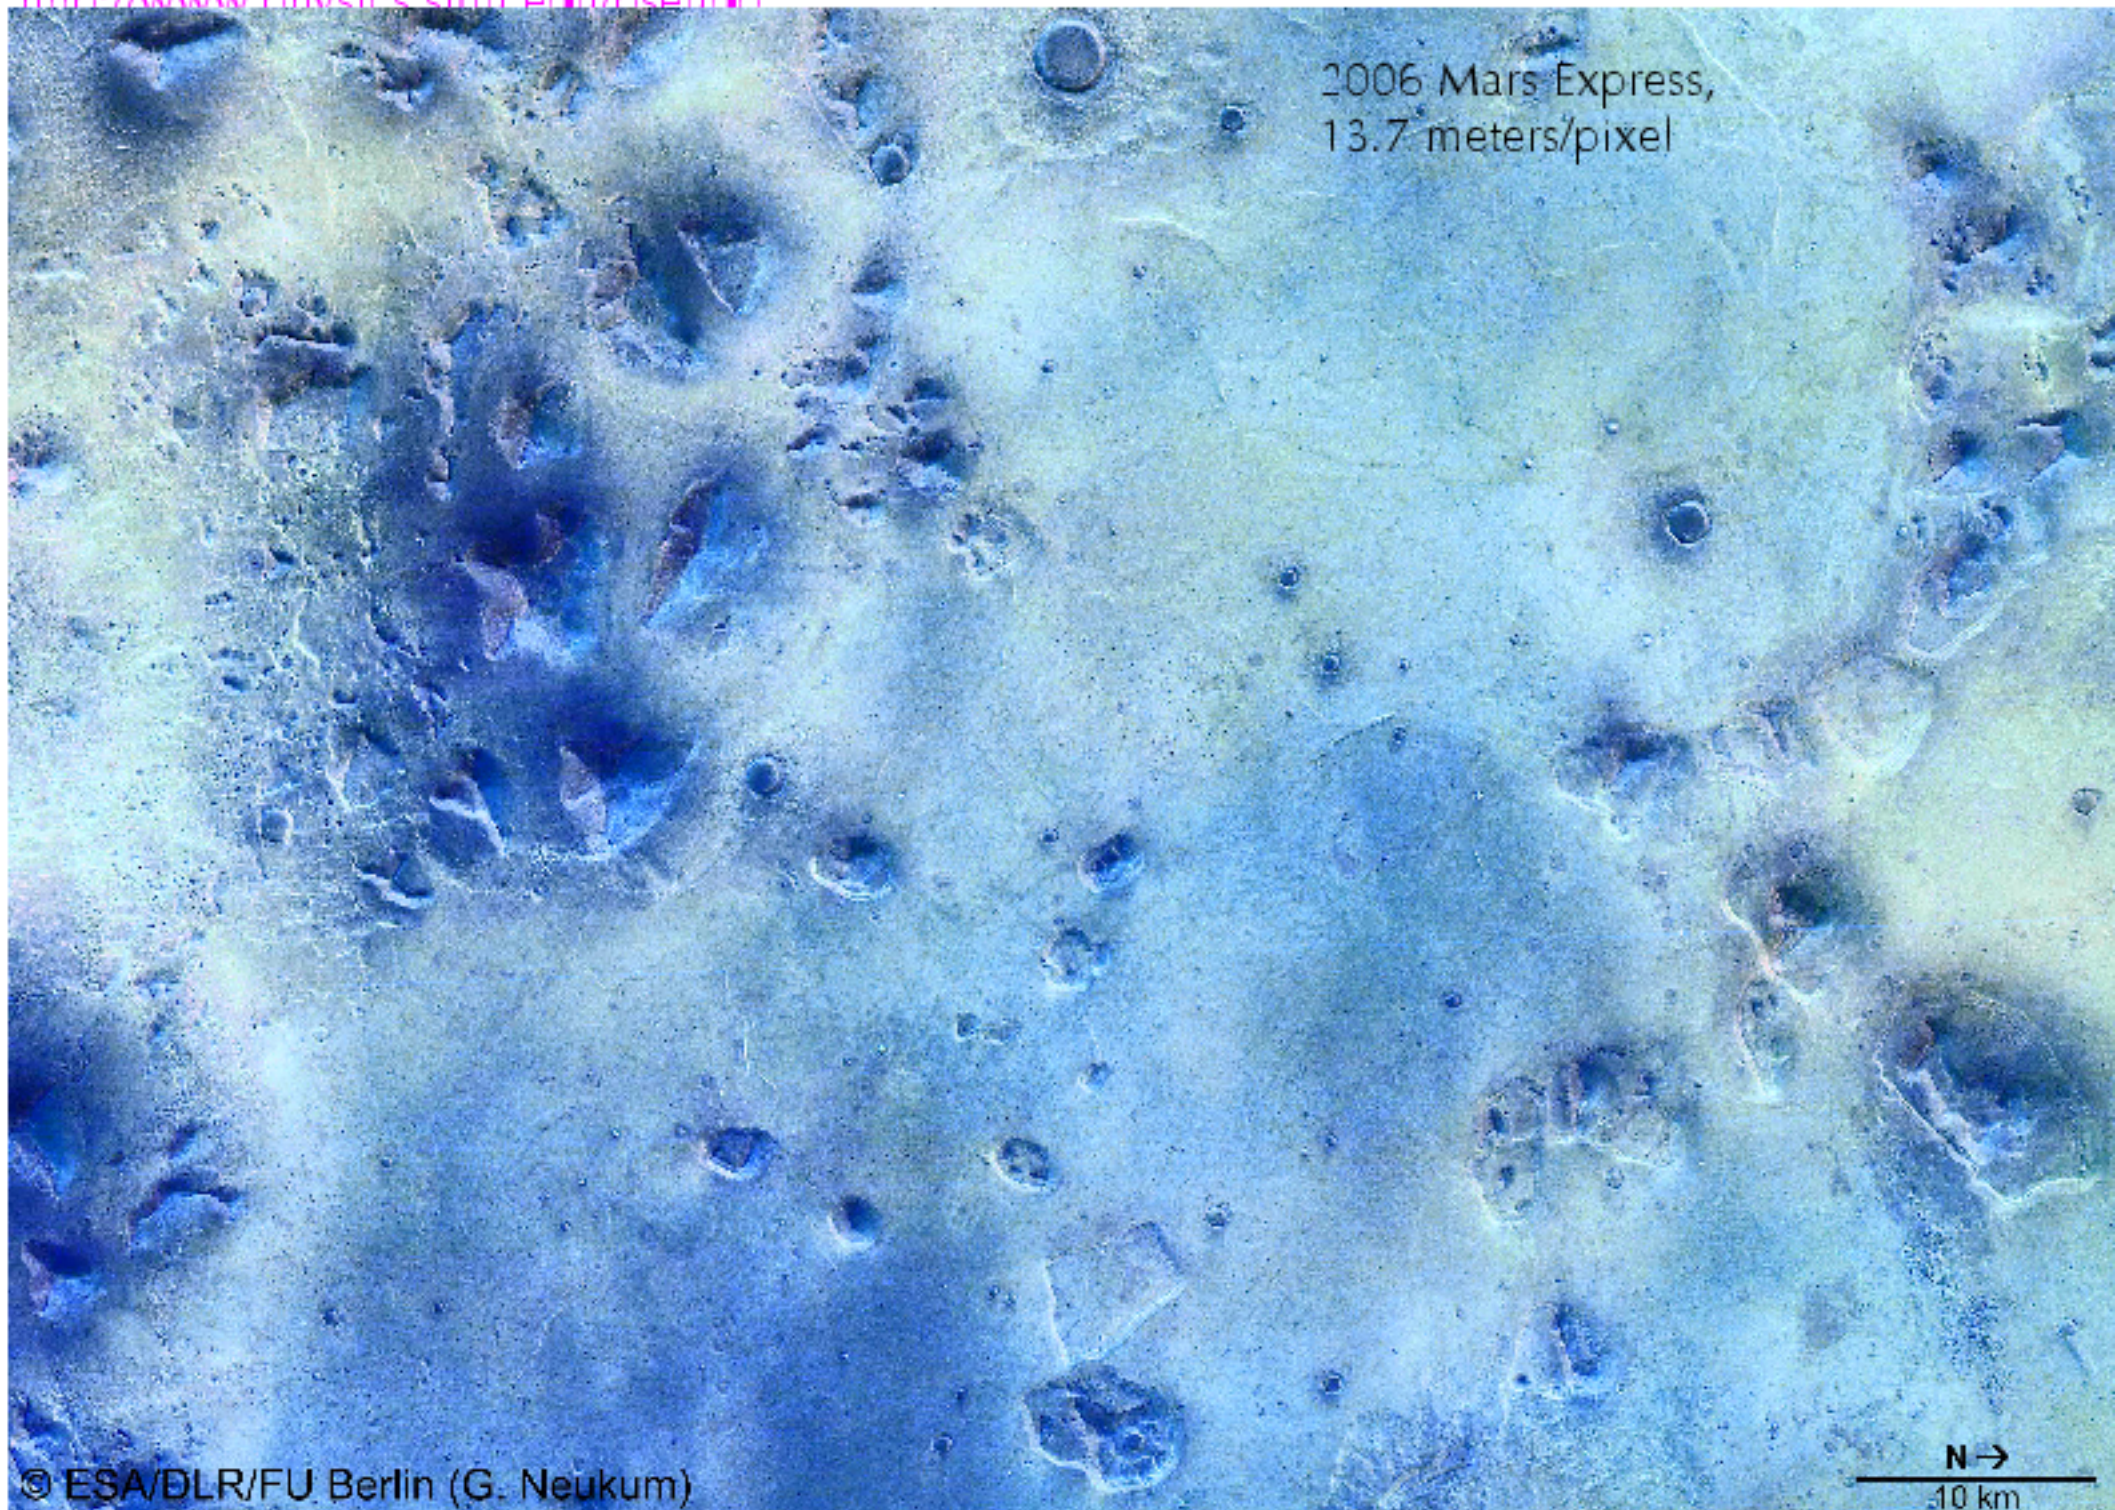

## The Face on Mars

# Pareidolia

- When a vague or obscure stimulus is perceived as clear and distinct

1976 Viking orbiter  
image.

400 meters/pixel

1204x1056 pixels  
per raw image.

This image is  
made after  
applying  
image  
processing  
techniques.

2001 Mars Global Surveyor, 2 meters/pixel resolution

2006 Mars Express,  
13.7 meters/pixel