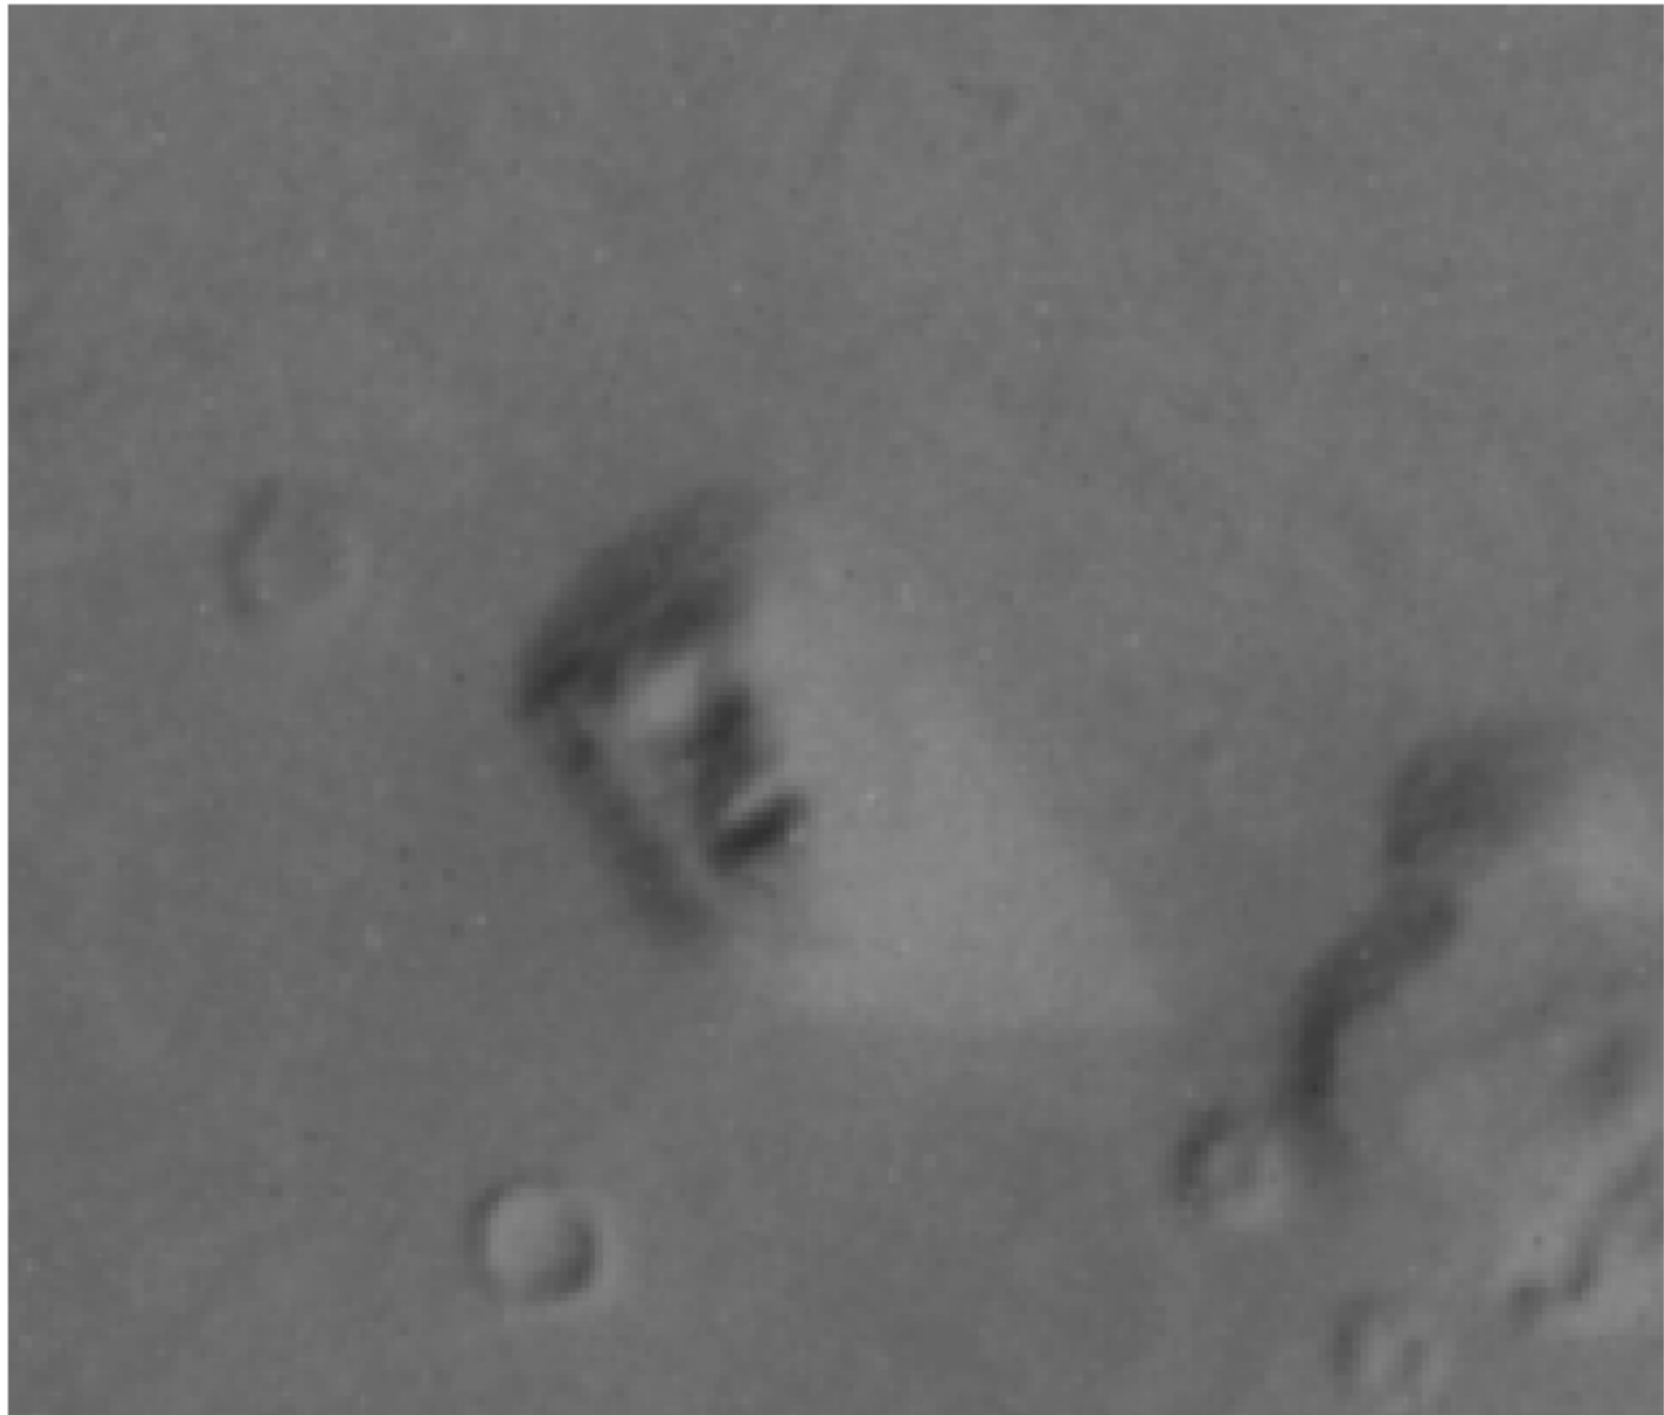

## The Face on Mars

# Pareidolia

- When a vague or obscure stimulus is perceived as clear and distinct

1976 Viking orbiter  
image.

400 meters/pixel

1204x1056 pixels  
per raw image.

This image is  
made after  
applying  
image  
processing  
techniques.

2001 Mars Global Surveyor, 2 meters/pixel resolution

2006 Mars Express,  
13.7 meters/pixel

## UFOs and Roswell

<http://www.physics.smu.edu/pseudo/UFOs>

Major Jesse Marcel, photographed with the wreckage from Roswell, NM.

General Ramey, also with the wreckage from Roswell, NM

Phillip Klass, UFO skeptic – from  
[http://www.csicop.org/si/show/ufology\\_2009\\_a\\_six-decade\\_perspective](http://www.csicop.org/si/show/ufology_2009_a_six-decade_perspective)