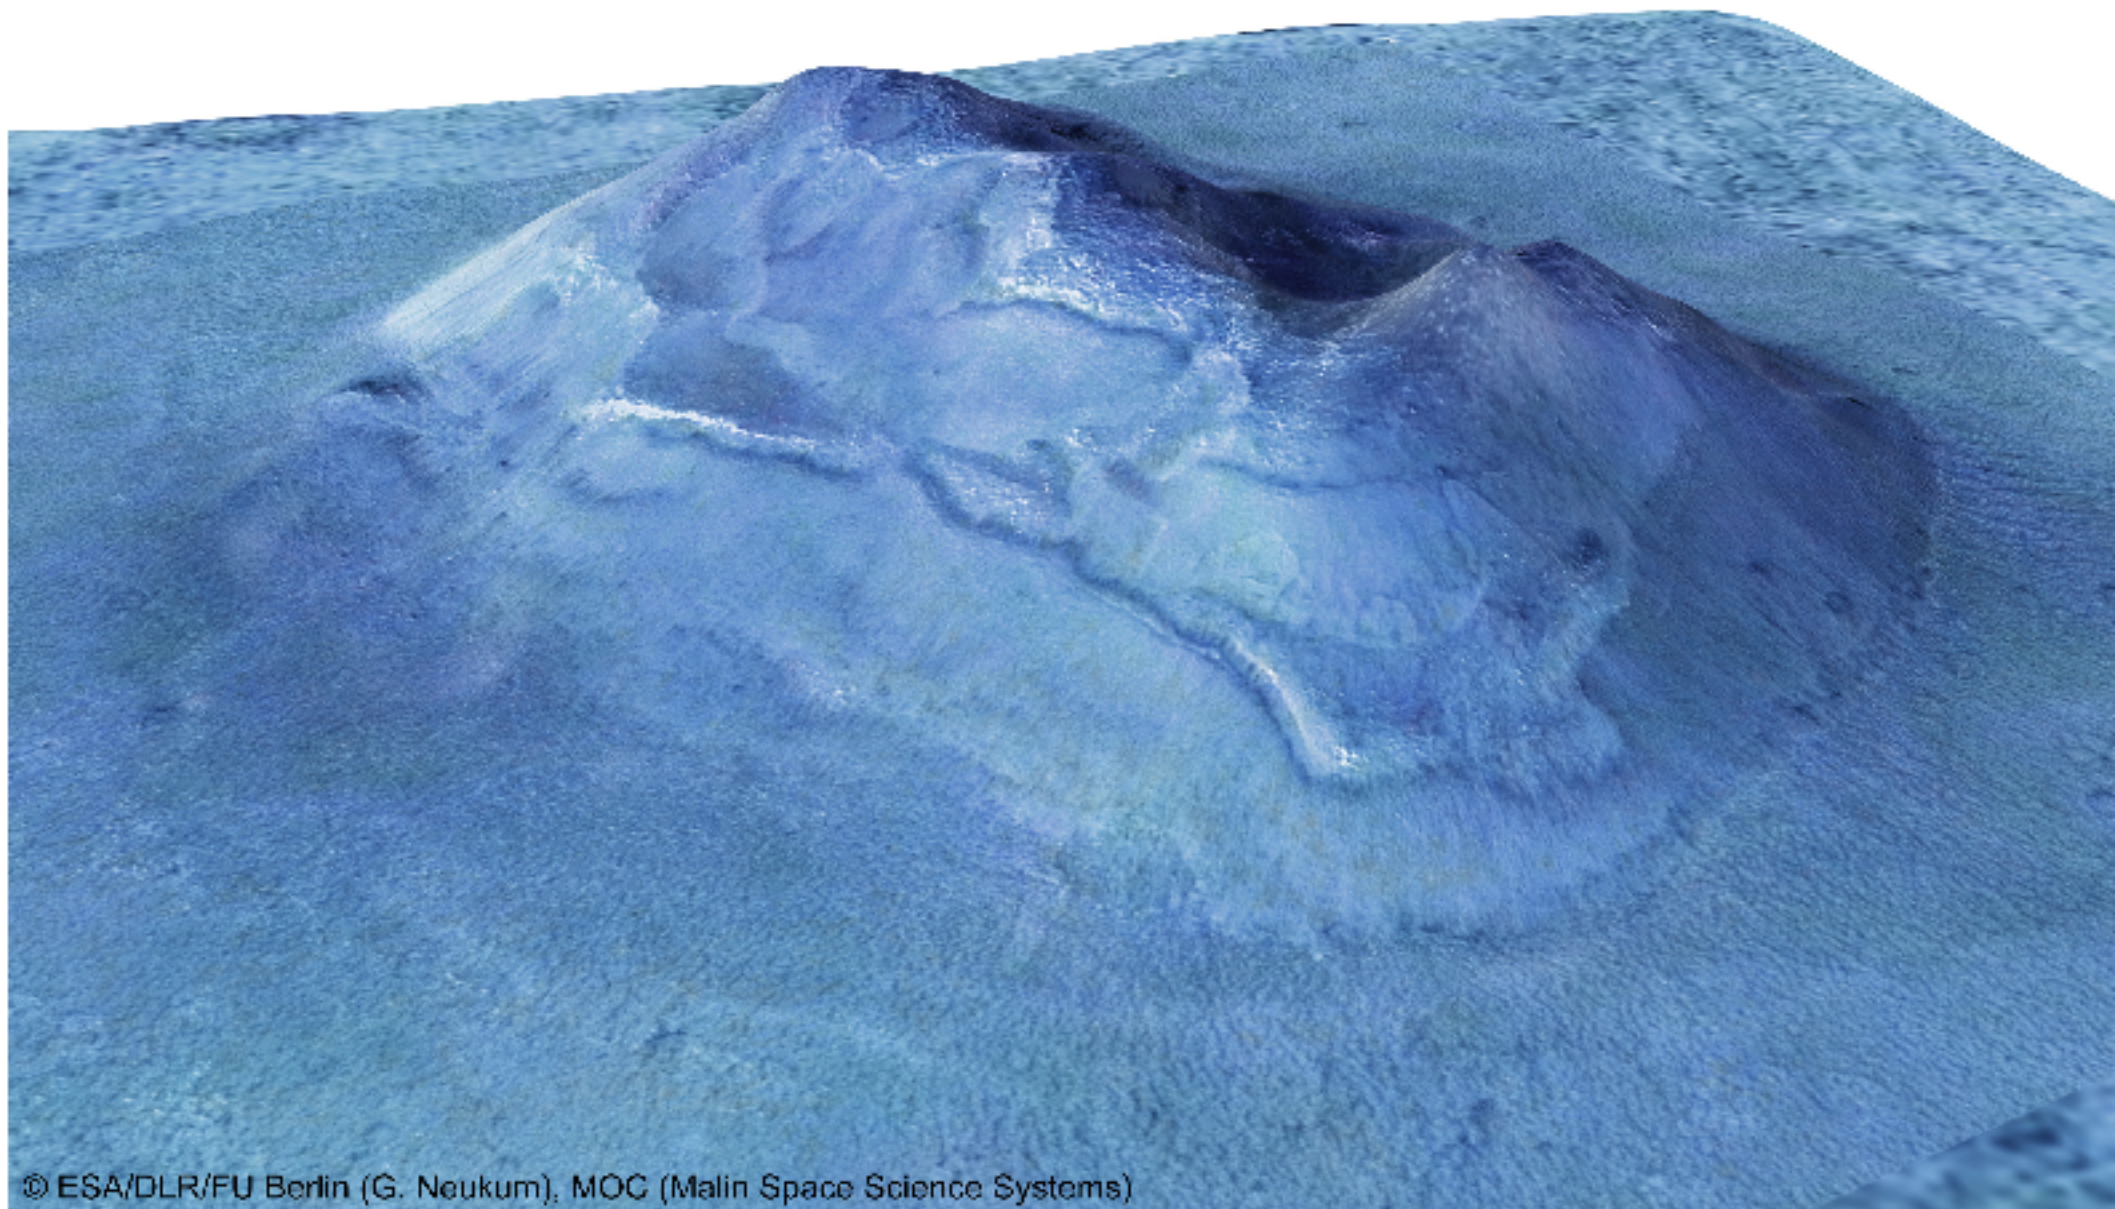

## The Face on Mars

# Pareidolia

- When a vague or obscure stimulus is perceived as clear and distinct

1976 Viking orbiter  
image.

400 meters/pixel

1204x1056 pixels  
per raw image.

This image is  
made after  
applying  
image  
processing  
techniques.

2001 Mars Global Surveyor, 2 meters/pixel resolution

2006 Mars Express,  
13.7 meters/pixel