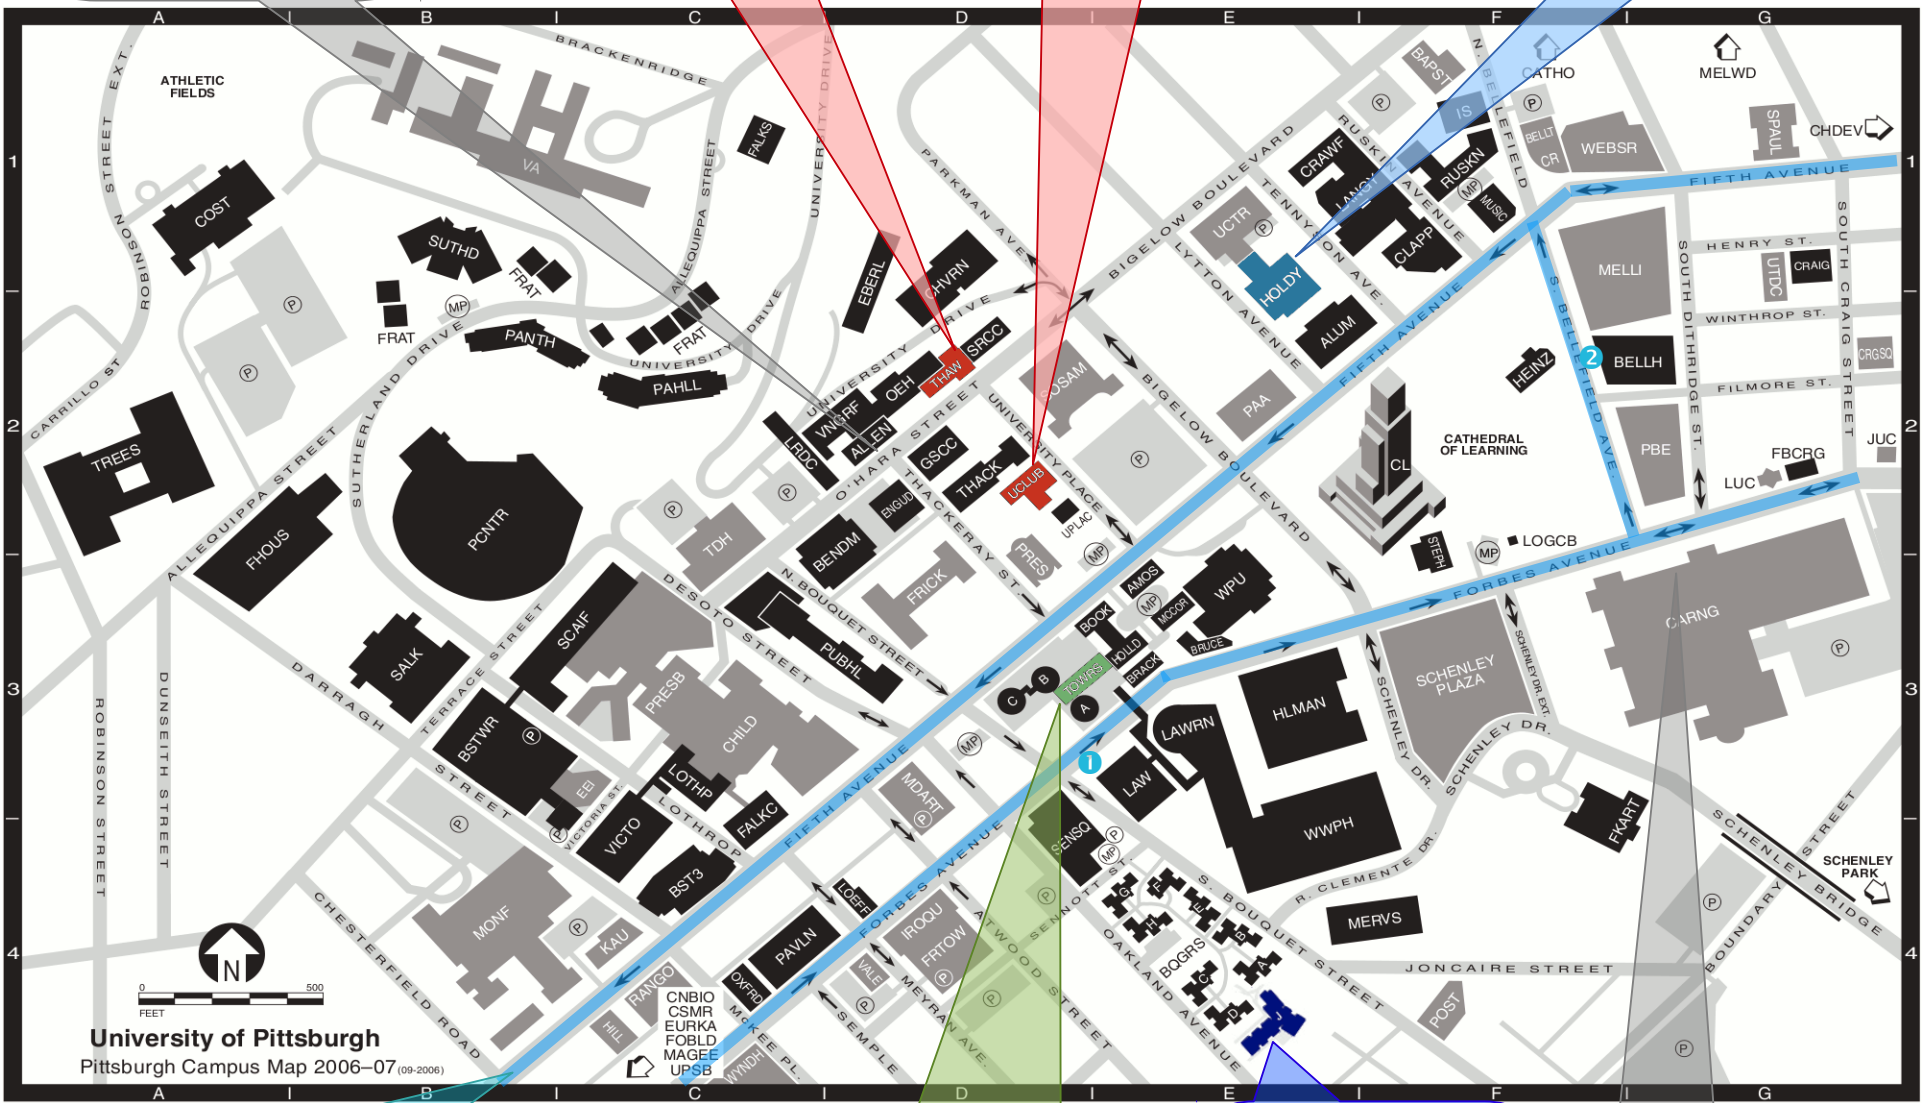

Allen Hall:
Shuttle pick-up/drop-off
for Sunday excursions
3941 O'Hara St

Thaw Hall:
Lecture Hall (Thaw 11)
3943 O'Hara St

University Club:
Recitations & Nightcap
(Ballroom A)
123 University Place

Wyndham Hotel
100 Lytton Ave
(412) 682 6200

28X Airport Bus Route
Exit at Bouquet St (1) for dorms
Exit at Bellefield Ave (2) for hotel
Pick-up to go to airport along 5th Ave

Litchfield Towers:
Cafeteria "Market Central" (lower level)
Info desk "Panther Central" (main level)

Bouquet Gardens:
University dorm
(check in at Bldg. J)
315 Oakland Ave
(412) 648 1100

Cargenie Museum of Natural History:
Sunday afternoon activity
4400 Forbes Ave