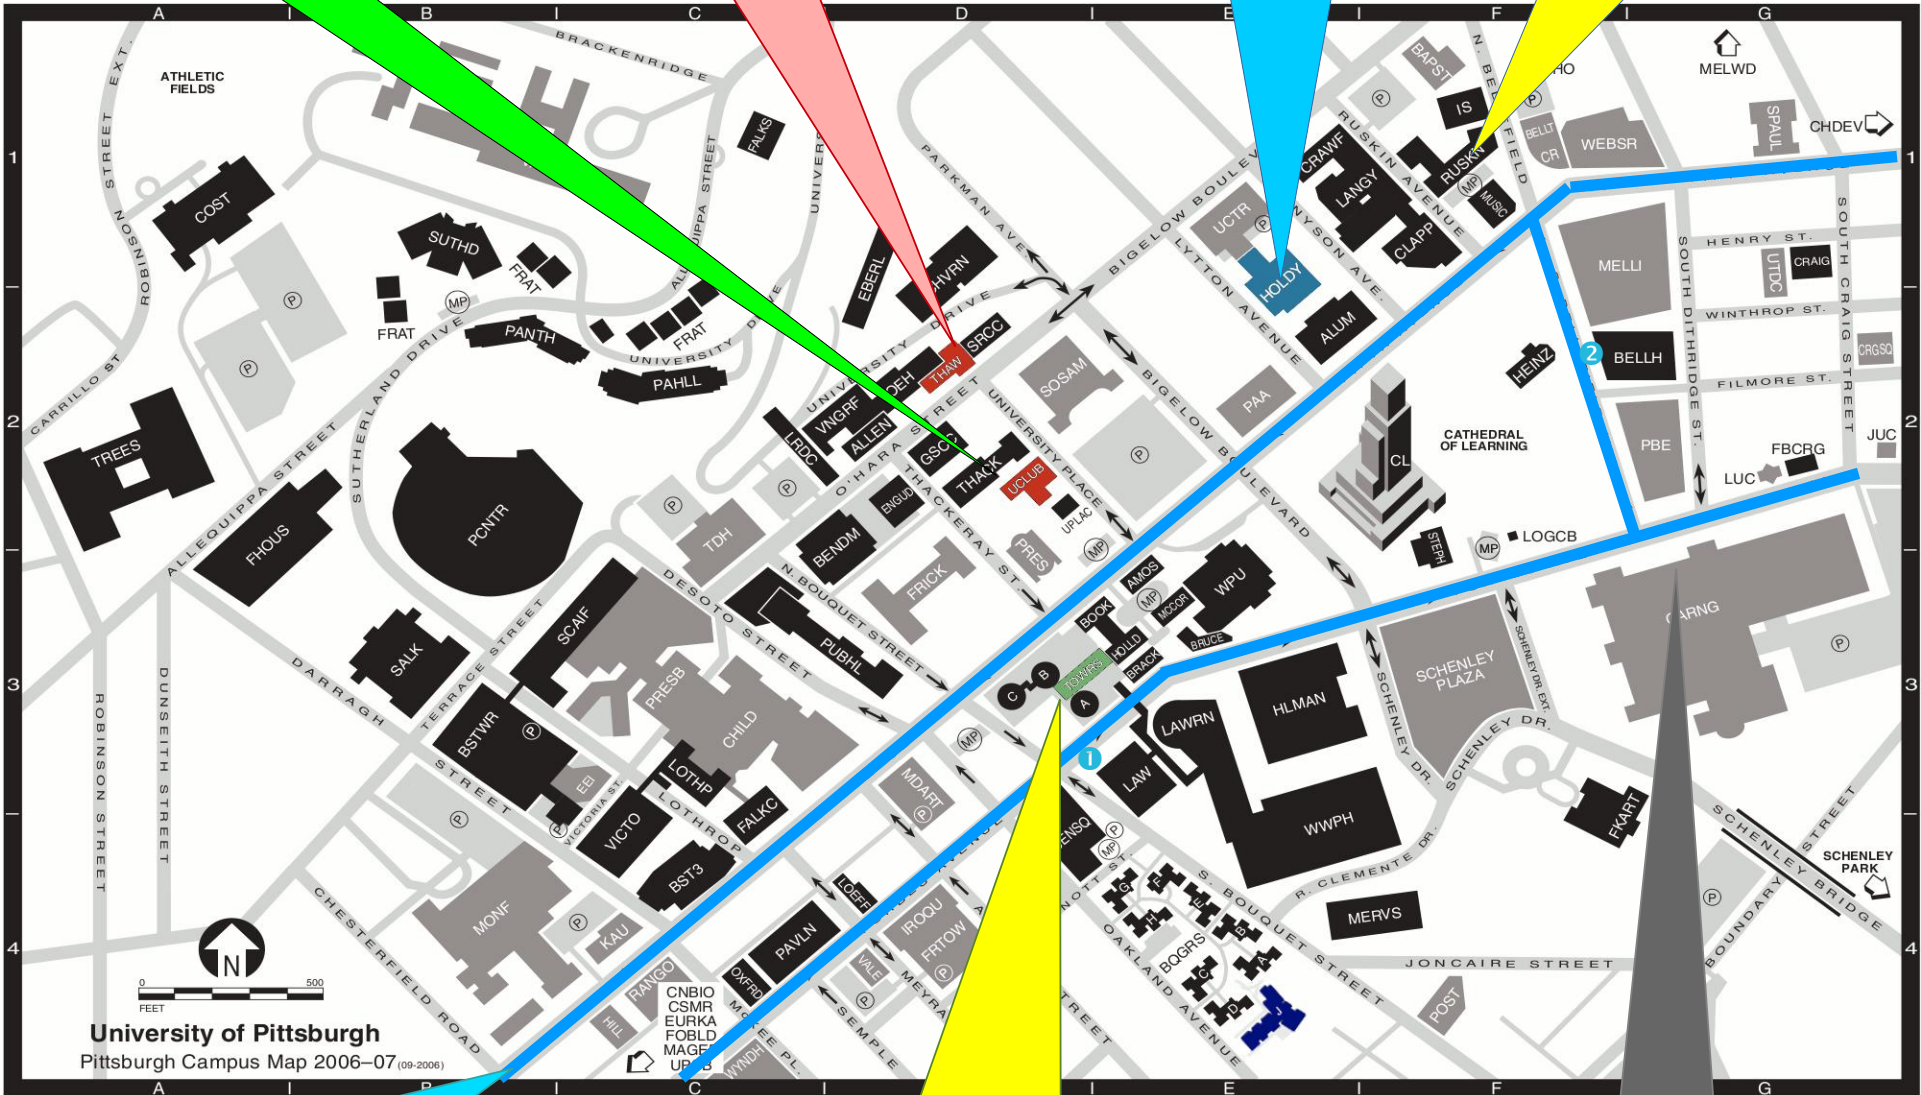

University Club:
Recitations & Nightcap
(Ballroom A) 123
University Place

Thaw Hall:
Lecture Hall (Thaw 11)
3943 O'Hara St

Wyndham Hotel
100 Lytton Ave
(412) 682-6200

Ruskin Hall
Dorm location
120 Ruskin Ave

28X Airport Bus Route
Exit at Bigelow/Schenley for dorms
Exit at Bellefield Ave (2) for hotel
Pick-up to go to airport along 5th Ave

Litchfield Towers
Check in here!!!
Info desk "Panther Central" (main level)
Phone: (412) 648-1100.
Cafeteria "Market Central" (lower level)

Carnegie Museum of Natural History:
Sunday afternoon activity
4400 Forbes Ave