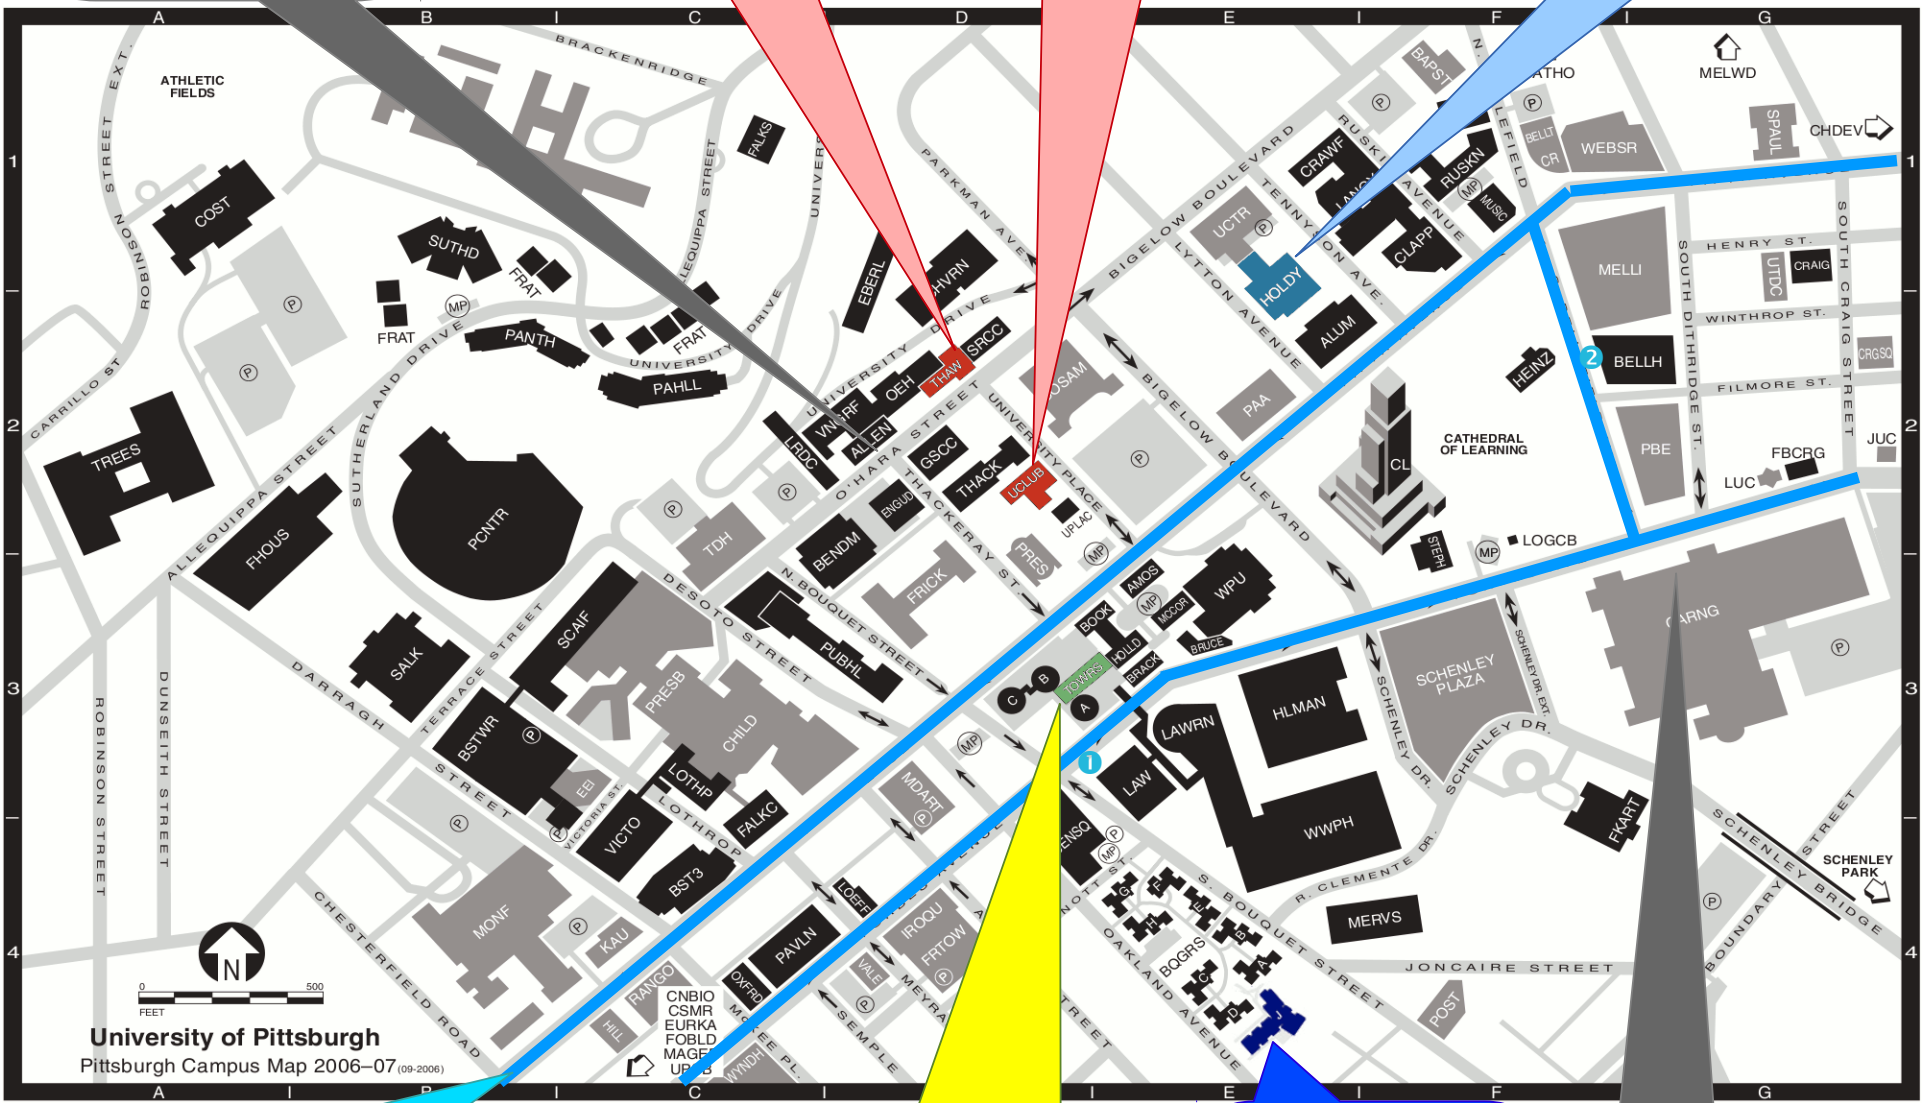

Allen Hall:
Shuttle pick-up/drop-off
for Sunday excursions
3941 O'Hara St

Thaw Hall:
Lecture Hall (Thaw 11)
3943 O'Hara St

University Club:
Recitations & Nightcap
(Ballroom A)
123 University Place

Wyndham Hotel
100 Lytton Ave
(412) 682 6200

28X Airport Bus Route
Exit at Bouquet St (1) for dorms
Exit at Bellefield Ave (2) for hotel
Pick-up to go to airport along 5th Ave

Litchfield Towers
Check in here!!!
Info desk "Panther Central" (main level)
Phone: (412) 648-1100.
Cafeteria "Market Central" (lower level)

Bouquet Gardens:
University dorm
315 Oakland Ave
(412) 648 1100

Cargenie Museum of Natural History:
Sunday afternoon activity
4400 Forbes Ave

University of Pittsburgh
Pittsburgh Campus Map 2006-07 (09-2006)