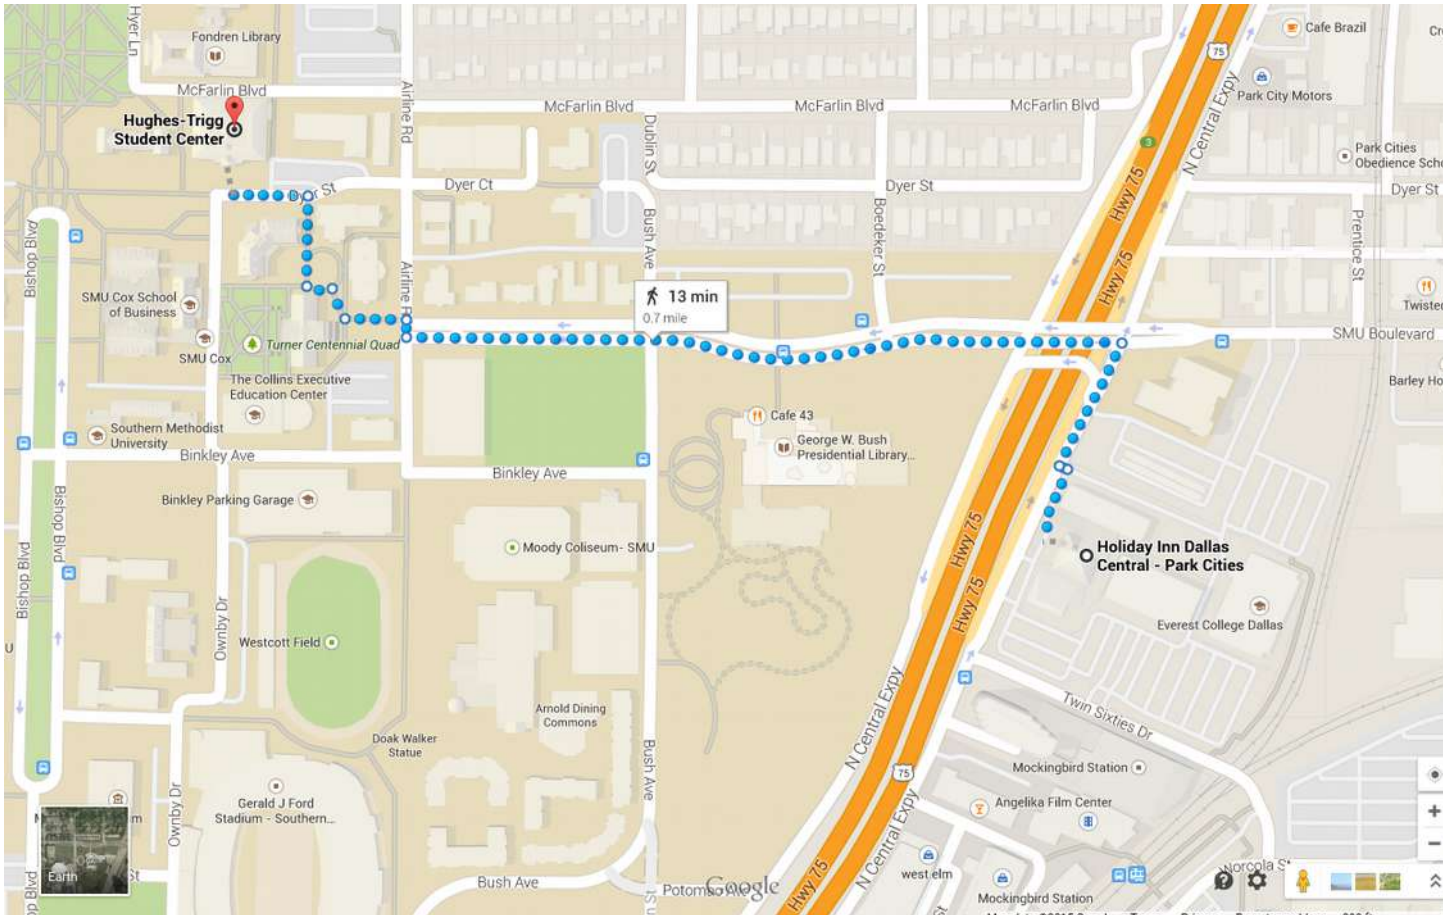

# DIRECTIONS FROM HOTEL TO CONFERENCE VENUE

All the conference sessions will be held in the Hughes-Trigg Student Center located on the SMU Campus. We will be mainly on the ground floor (downstairs when you enter building).

The Hughes-Trigg Student Center is a 10min walk from the hotel.

The hotel shuttle can also drop people who need assistance.